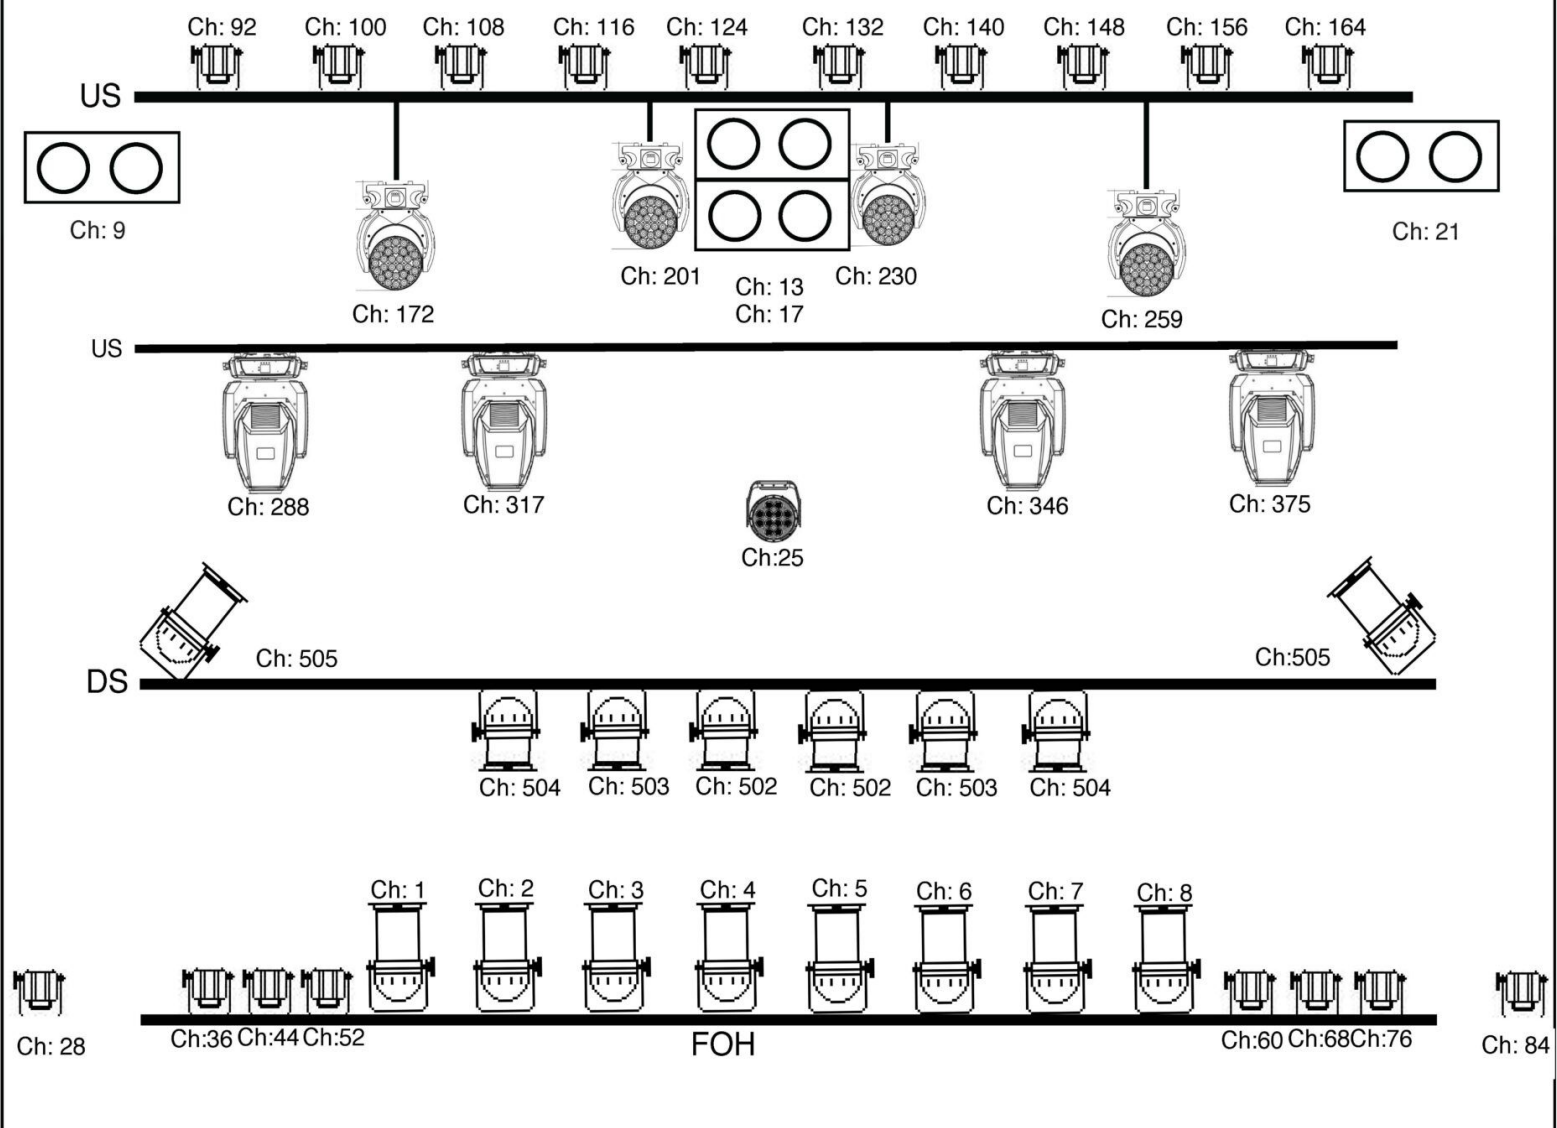

Charleston Pour House 2023

 18x Chauvet CorePar80	 8x Par56	 8x Par56 (Blinder)	 1x Chauvet SlimPar 56 (Venue Logo)	 4x Chauvet Shocker 2	 4x Chauvet Pro Maverick Force S Spot
 Chauvet Intimidator Wash Zoom 450 IRC					

Patch :

- 8x Par56 @ 1.1 and 1x Par56 @ 1.505
- 4x Chauvet DJ Shocker II @ 1.9
- 1x Chauvet SlimPar 56 @ 1.22
- 10x FOH Chauvet CorePar80 @ 1.28
- 10x US Chauvet CorePar80 @ 1.92
- 4x Chauvet DJ Intimidator Wash Zoom 450 IRC @ 1.172
- 4x Chauvet Pro Maverick Force S Spot @ 1.288
- 3x Par56 (Blinders) @ 1.502
- 1x Antari F1 Fazer @ 1.500

Modes :

- Antari F1 Fazer (Ch:1 "Fan" , Ch:2 "Haze")
- Chauvet SlimPar 56 "3CH"
- Chauvet CorePar80 "8CH"
- Chauvet Intimidator Wash Zoom 450 IRC "29 Channel Mode"
- Chauvet Pro Maverick Force Spot "29 Channel Advanced"