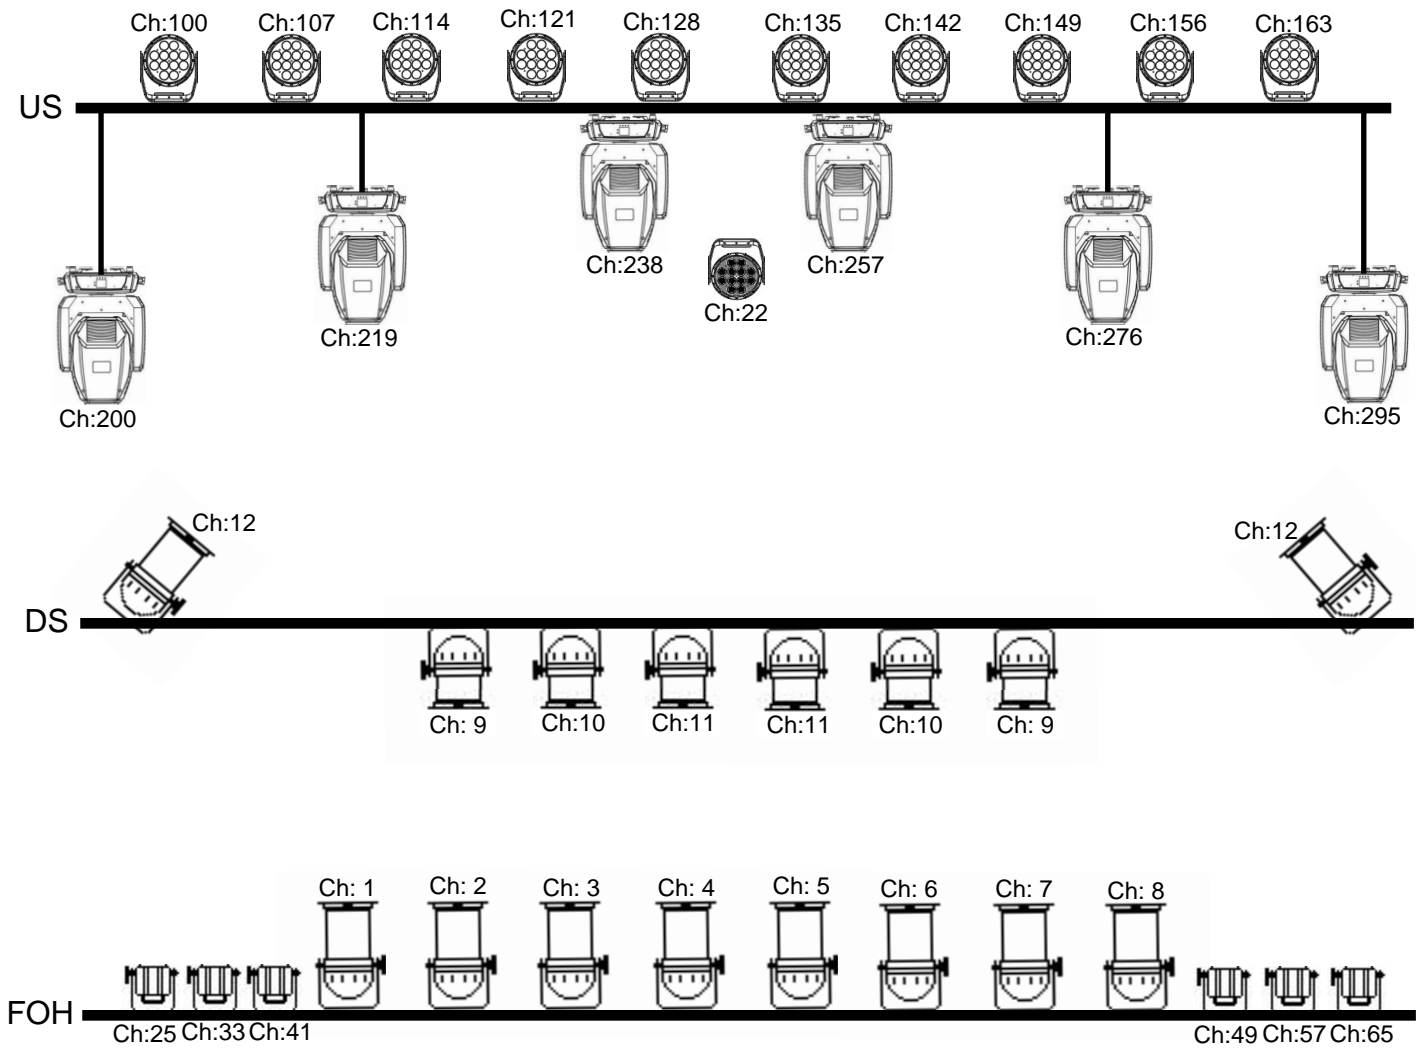

Charleston PourHouse 2019

10x Par56

10x Par56 (Blinder)

10x Chauvet SlimParTRI12

1x Chauvet SlimPar 56 (Venue Logo)

6x Chauvet Intimidator 140SR Hybrid

6x Chauvet CorePar80

Patch :

- 12x Par56 @ 1.1
- 1x Chauvet SlimPar 56 @ 1.22
- 6x Chauvet CorePar80 @ 1.25
- 10x Chauvet SlimParTRI12 @ 1.100
- 6x Chauvet Intimidator 140SR Hybrid @ 1.200
- 1x Chauvet AmHaze Whisper @ 1.500

Modes :

- Chauvet SlimPar 56 "3CH"
- Chauvet CorePar80 "8CH"
- Chauvet SlimParTRI12 "7CH"
- Chauvet Intimidator 140SR Hybrid "19CH ADVANCED"
- Chauvet AmHaze Whisper (Ch:1 "Fan" , Ch:2 "Haze")